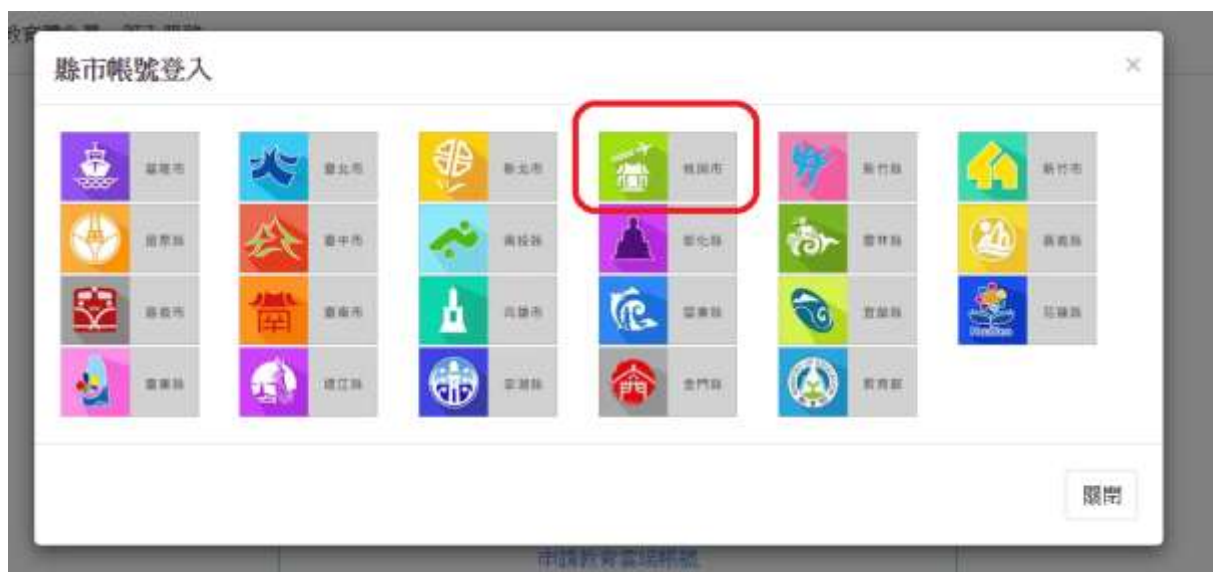

教育體系單一簽入(學生版)

1. 搜尋 教育部教育雲網址 點選右上角登入

2. 選 使用教育雲或縣市帳號登入

3. 選 使用縣市帳號登入

4. 點選 桃園市

5. 點選 學生登入

請選擇您的登入身分

教育人員登入

7. 點選 因材網

The screenshot shows the homepage of the 'edu 教育雲' (edu Education Cloud) platform. The interface is divided into several sections:

- Header:** 'edu 教育雲' logo on the left, and navigation icons (home, user, search, mail, settings) on the right.
- Left Sidebar:** Contains a '最新策展' (Latest Exhibitions) section with three articles, each featuring a thumbnail image and a title. The top article is titled '立方體' (Cuboid) and mentions '將四年級數學-立方體課程特別結合...'. Below it are two more articles with titles like '微乎其微-「較」少...' and '行動學習好幫手，以...'. Each article includes a small thumbnail and a date.
- Main Content Area:**
 - 最新消息 (Latest News):** A red banner at the top with a '...' menu icon. Below it is a news item with a cartoon illustration and the text '停課不停學-線上教學便利包' and '公私協力-停課不停學 線上教學便利包'.
 - 功能區 (Function Area):** A grid of colorful icons for various services:
 - 因材網 (Inca Network):** A pink icon with a computer monitor and a book, highlighted with a red border.
 - 學習網 (Learning Network):** A blue icon with a camera.
 - 教育媒體影音 (Education Media Audio/Video):** A green icon with a play button.
 - 我的最愛 (My Favorites):** An orange icon with a heart.
 - 教育大市集 (Education Big Market):** A purple icon with a storefront.
 - 教育百科 (Education Encyclopedia):** An orange icon with a globe.
 - 教師e學院 (Teacher e-Academy):** A pink icon with a person and a screen.
 - 英語文學習 (English Learning):** A purple box with a book icon and the text '英語文學習'.